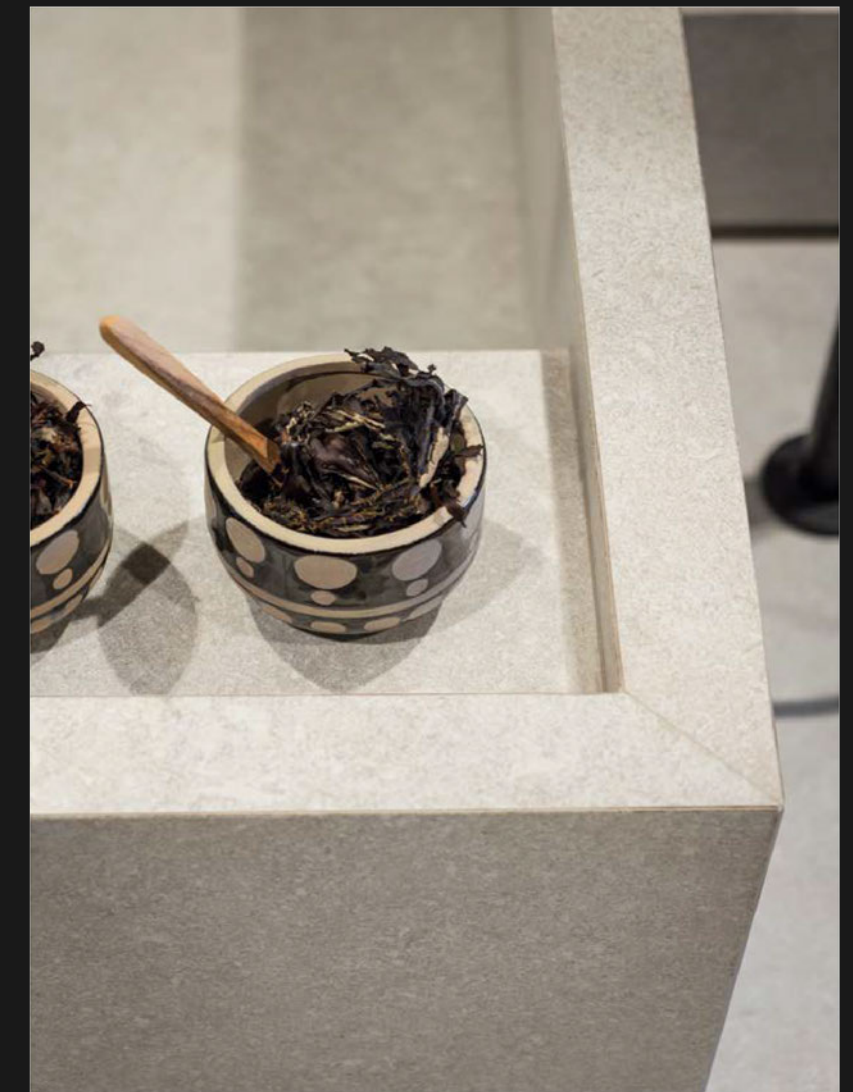

**Semi pedestal-mounted
washbasin
PM-W-3**
with stainless steel click clack
drain.
Dim.(mm) 500L x 500D x 400H

**Semi pedestal-mounted
washbasin
PM-W-4**
(Always-open drain.)
Dim.(mm) 500L x 500D x 400H