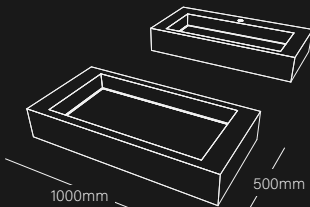

# Integrated top with washbasin

Integrated top with degradè washbasin  
(Always-open drain)  
Dim.(mm) 750L-900L-1000L-1190L x 500D

Integrated top with degradè washbasin  
 (Always-open drain)  
 Dim.(mm) 750L-900L-1000L-1190L x 500D x160H

# Surface-mounted washbasin

Surface-mounted washbasin  
Angled internal washbasin cover (included)  
Dim.(mm) 750L x 500D x 160H

1 SM-W-1.1 with tap hole

SM-W-1

2 SM-W-2.1 with tap hole

SM-W-2

3 SM-W-3.1 with tap hole

# Washbasin top

Washbasin top  
WT-1  
Dim.(mm) 750L x 500D x 80H

Washbasin top  
WT-2  
Dim.(mm) 900L x 500D x 80H

Washbasin top  
WT-3  
Dim.(mm) 1000L x 500D x 80H

Washbasin top  
WT-4  
Dim.(mm) 1190L x 500D x 80H