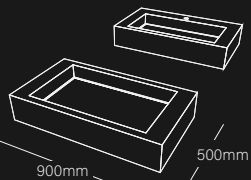

# Integrated top with washbasin

Integrated top with degradè washbasin  
(Always-open drain)  
Dim.(mm) 750L-900L-1000L-1190L x 500D

Integrated top with degradè washbasin  
 (Always-open drain)  
 Dim.(mm) 750L-900L-1000L-1190L x 500D x160H

# Surface-mounted washbasin

Surface-mounted washbasin  
Angled internal washbasin cover (included)  
Dim.(mm) 750L x 500D x 160H

1 SM-W-1.1 with tap hole

SM-W-1

2 SM-W-2.1 with tap hole

SM-W-2

3 SM-W-3.1 with tap hole

# Washbasin top

Washbasin top  
WT-1  
Dim.(mm) 750L x 500D x 80H

Washbasin top  
WT-2  
Dim.(mm) 900L x 500D x 80H

Washbasin top  
WT-3  
Dim.(mm) 1000L x 500D x 80H

Washbasin top  
WT-4  
Dim.(mm) 1190L x 500D x 80H