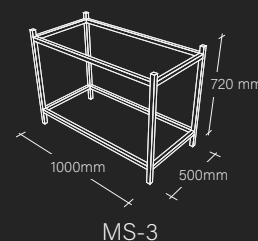

## Metal structure

for top with surface-mounted or integrated washbasin  
available in opaque anthracite, black, white and brown colors  
Dim.(mm) 700L x 400P x 720H anthracite, white

1

MS-1

2

MS-2

3

MS-3