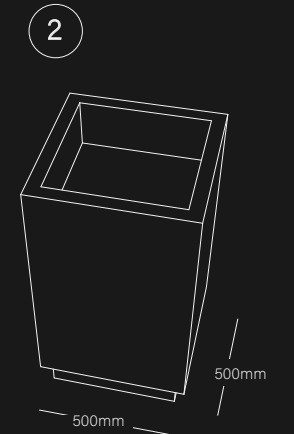

**Pedestal-mounted washbasin
PM-W-2**
(Always-open drain.
Waste or on the floor)
Dim.(mm) 500L x 500D x 890H