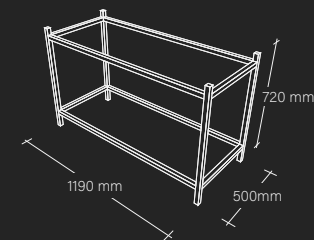

Washbasin top

Washbasin top
WT-1
Dim.(mm) 750L x 500D x 80H

Washbasin top
WT-2
Dim.(mm) 900L x 500D x 80H

Washbasin top
WT-3
Dim.(mm) 1000L x 500D x 80H

1

2

3

4

Metal structure

for top with surface-mounted or integrated washbasin
available in opaque anthracite, black, white and brown colors
Dim.(mm) 700L x 400P x 720H anthracite, white

1

MS-1

2

MS-2

3

MS-3

4

MS-4