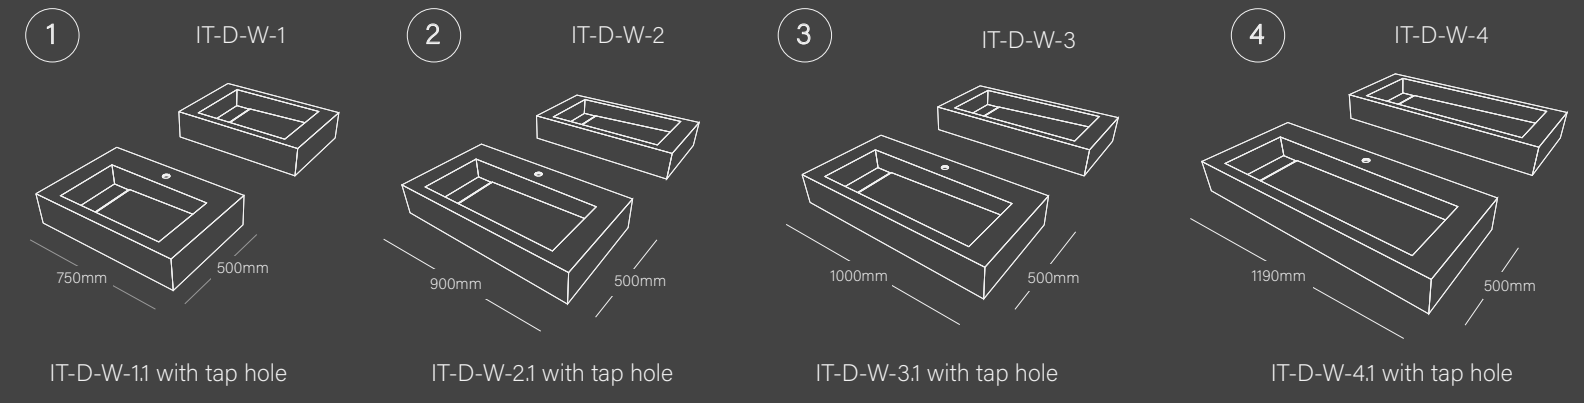

**Semi pedestal-mounted  
washbasin  
PM-W-4**  
(Always-open drain.)  
*Dim.(mm) 500L x 500D x 400H*

# Integrated top with washbasin

Integrated top with degradè washbasin  
(Always-open drain)  
Dim.(mm) 750L-900L-1000L-1190L x 500D

Integrated top with degradè washbasin  
 (Always-open drain)  
 Dim.(mm) 750L-900L-1000L-1190L x 500D x160H

# Surface-mounted washbasin

Surface-mounted washbasin  
Angled internal washbasin cover (included)  
Dim.(mm) 750L x 500D x 160H

1 SM-W-1.1 with tap hole

SM-W-1

2 SM-W-2.1 with tap hole

SM-W-2

3 SM-W-3.1 with tap hole