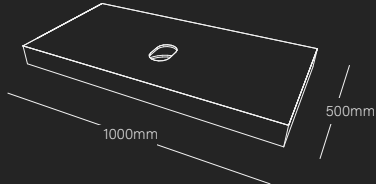

Washbasin top

Washbasin top
WT-1
Dim.(mm) 750L x 500D x 80H

Washbasin top
WT-2
Dim.(mm) 900L x 500D x 80H

Washbasin top
WT-3
Dim.(mm) 1000L x 500D x 80H

1

2

3

4

Metal structure

for top with surface-mounted or integrated washbasin
available in opaque anthracite, black, white and brown colors
Dim.(mm) 700L x 400P x 720H anthracite, white

1

MS-1

2

MS-2

3

MS-3

4

MS-4