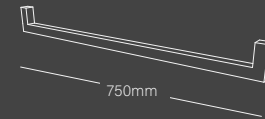

Towel holder TH-1
Washbasin top mountable metal towel holder available in opaque anthracite, black, white and brown colors
Dim.(mm) 750L x 100D x25H

2