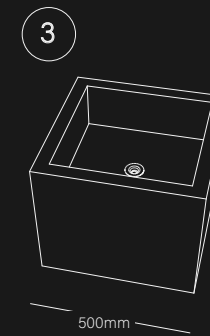

# Pedestal-mounted washbasines

**Pedestal-mounted washbasin  
PM-W-1**  
with stainless steel click clack drain.  
(Waste hole can be placed  
on the ground or on the floor)  
*Dim.(mm) 500L x 500D x 890H*

**Pedestal-mounted washbasin  
PM-W-2**  
(Always-open drain.  
Waste or on the floor)  
*Dim.(mm) 500L x 500D x 890H*

**Semi pedestal-mounted  
washbasin  
PM-W-3**  
with stainless steel click clack  
drain.  
*Dim.(mm) 500L x 500D x 400H*

**Semi pedestal-mounted  
washbasin  
PM-W-4**  
(Always-open drain.)  
*Dim.(mm) 500L x 500D x 400H*

# Integrated top with washbasin

Integrated top with degradè washbasin  
(Always-open drain)  
Dim.(mm) 750L-900L-1000L-1190L x 500D

Integrated top with degradè washbasin  
 (Always-open drain)  
 Dim.(mm) 750L-900L-1000L-1190L x 500D x160H