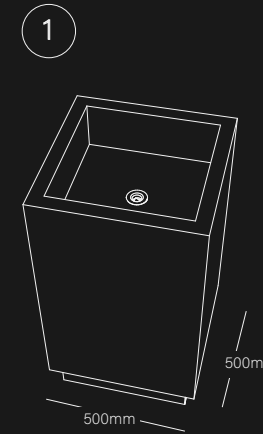

# Pedestal-mounted washbasines

**Pedestal-mounted washbasin  
PM-W-1**  
with stainless steel click clack drain.  
(Waste hole can be placed  
on the ground or on the floor)  
*Dim.(mm) 500L x 500D x 890H*