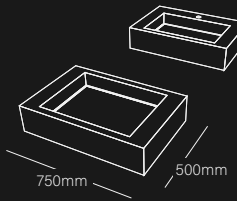

**Semi pedestal-mounted  
washbasin  
PM-W-4**  
(Always-open drain.)  
*Dim.(mm) 500L x 500D x 400H*

# Integrated top with washbasin

Integrated top with degradè washbasin  
(Always-open drain)  
Dim.(mm) 750L-900L-1000L-1190L x 500D

Integrated top with degradè washbasin  
 (Always-open drain)  
 Dim.(mm) 750L-900L-1000L-1190L x 500D x160H

# Surface-mounted washbasin

Surface-mounted washbasin  
Angled internal washbasin cover (included)  
Dim.(mm) 750L x 500D x 160H

1 SM-W-1.1 with tap hole

SM-W-1

2 SM-W-2.1 with tap hole

SM-W-2

3 SM-W-3.1 with tap hole

# Washbasin top

Washbasin top  
WT-1  
Dim.(mm) 750L x 500D x 80H

Washbasin top  
WT-2  
Dim.(mm) 900L x 500D x 80H

Washbasin top  
WT-3  
Dim.(mm) 1000L x 500D x 80H

Washbasin top  
WT-4  
Dim.(mm) 1190L x 500D x 80H