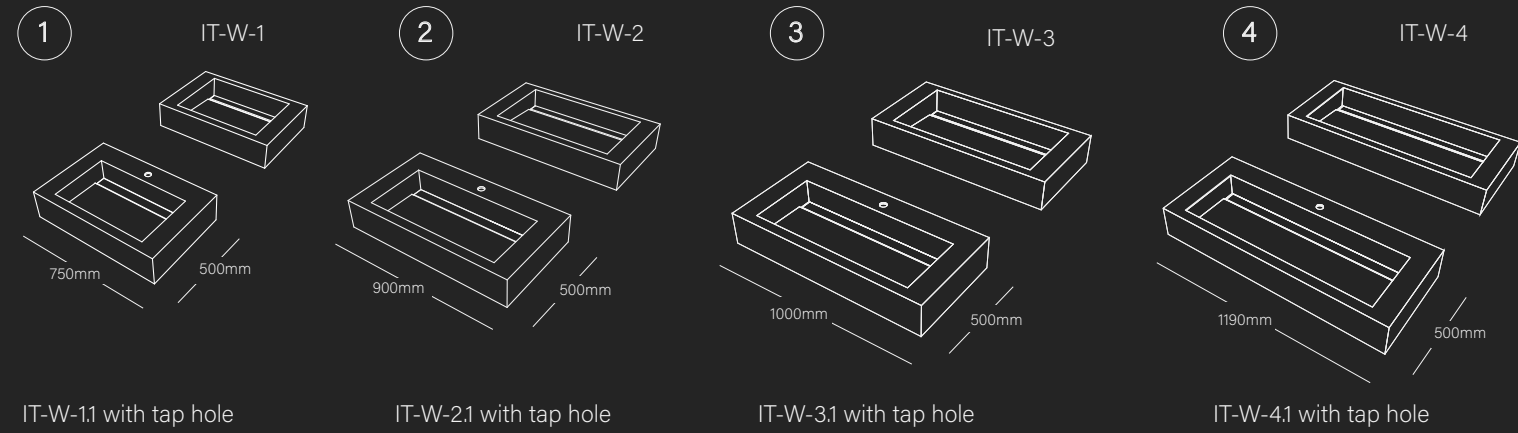

# Pedestal-mounted washbasines

**Pedestal-mounted washbasin  
PM-W-1**  
with stainless steel click clack drain.  
(Waste hole can be placed  
on the ground or on the floor)  
*Dim.(mm) 500L x 500D x 890H*

**Pedestal-mounted washbasin  
PM-W-2**  
(Always-open drain.  
Waste or on the floor)  
*Dim.(mm) 500L x 500D x 890H*

**Semi pedestal-mounted  
washbasin  
PM-W-3**  
with stainless steel click clack  
drain.  
*Dim.(mm) 500L x 500D x 400H*

**Semi pedestal-mounted  
washbasin  
PM-W-4**  
(Always-open drain.)  
*Dim.(mm) 500L x 500D x 400H*

# Integrated top with washbasin

Integrated top with degradè washbasin  
(Always-open drain)  
Dim.(mm) 750L-900L-1000L-1190L x 500D

Integrated top with degradè washbasin  
 (Always-open drain)  
 Dim.(mm) 750L-900L-1000L-1190L x 500D x160H