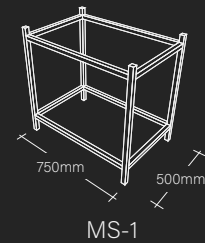

Metal structure

for top with surface-mounted or integrated washbasin
available in opaque anthracite, black, white and brown colors
Dim.(mm) 700L x 400P x 720H anthracite, white

1

MS-1

2