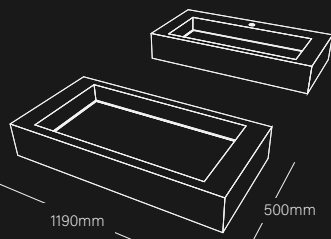

4 SM-W-4.1 with tap hole

SM-W-4