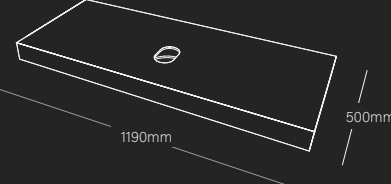

# Washbasin top

Washbasin top  
WT-1  
Dim.(mm) 750L x 500D x 80H

Washbasin top  
WT-2  
Dim.(mm) 900L x 500D x 80H

Washbasin top  
WT-3  
Dim.(mm) 1000L x 500D x 80H

Washbasin top  
WT-4  
Dim.(mm) 1190L x 500D x 80H

## Metal structure

for top with surface-mounted or integrated washbasin  
available in opaque anthracite, black, white and brown colors  
Dim.(mm) 700L x 400P x 720H anthracite, white

1

MS-1

2

MS-2

3

MS-3