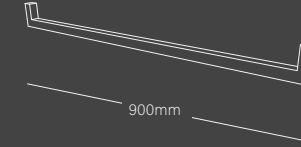

Towel holder TH-2
Washbasin top mountable metal towel holder available in opaque anthracite, black, white and brown colors
Dim.(mm) 900L x 100D x25H

3