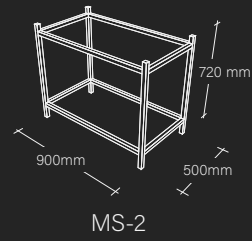

## Metal structure

for top with surface-mounted or integrated washbasin  
available in opaque anthracite, black, white and brown colors  
Dim.(mm) 700L x 400P x 720H anthracite, white

1

MS-1

2

MS-2

3

MS-3