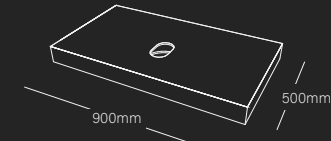

Washbasin top

Washbasin top
WT-1
Dim.(mm) 750L x 500D x 80H

Washbasin top
WT-2
Dim.(mm) 900L x 500D x 80H

Washbasin top
WT-3
Dim.(mm) 1000L x 500D x 80H

1

2

3

4

Metal structure

for top with surface-mounted or integrated washbasin
available in opaque anthracite, black, white and brown colors
Dim.(mm) 700L x 400P x 720H anthracite, white

1

MS-1

2

MS-2

3

MS-3

4

MS-4